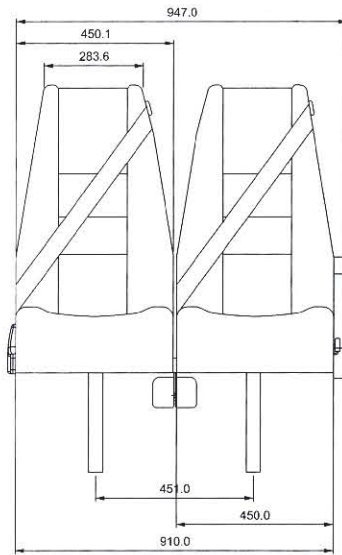

Contoured headrest

Foldable armrest & recliner

ADR 68 CERTIFIED

3-point safety seat belt

Safety is of highest priority when developing the APM CBR 900A coach seat. This seat has been through some very sophisticated testing, thus further enhancing its quality and safety standard.