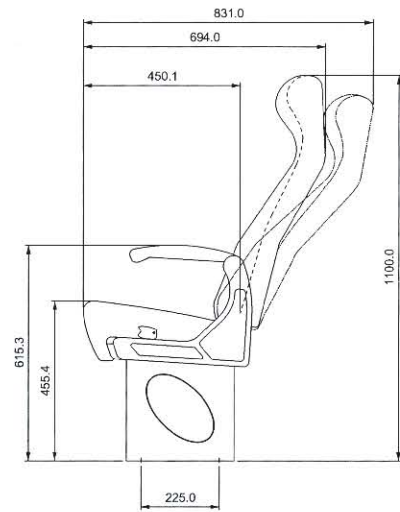

ISO/TS 16949
INTERNATIONAL QUALITY
MANAGEMENT
SYSTEM

ISO 14001
ENVIRONMENTAL
MANAGEMENT
SYSTEM

CBR 900A

APM

COACH *seats*

The largest autoparts manufacturing group in Malaysia

CBR 900A

SPECIFICATIONS

Contoured headrest

Foldable armrest & recliner

ADR 68 CERTIFIED

3-point safety seat belt

Safety is of highest priority when developing the APM CBR 900A coach seat. This seat has been through some very sophisticated testing, thus further enhancing its quality and safety standard.

APM CBR 900A comes in quality polyurethane padding that meets the stringent Australian Design safety specification, thus making it very popular in Australia.

AUTO PARTS MARKETING SDN BHD

Lot 1, Jalan Raja Lumu, Pandamaran Industrial Estate, P. O. Box 144, 42008 Port Klang, Selangor D.E., Malaysia.
Tel : 603 - 3168 5007. Fax : 603 -3167 9188. E-mail : apmex@apm-automotive.com